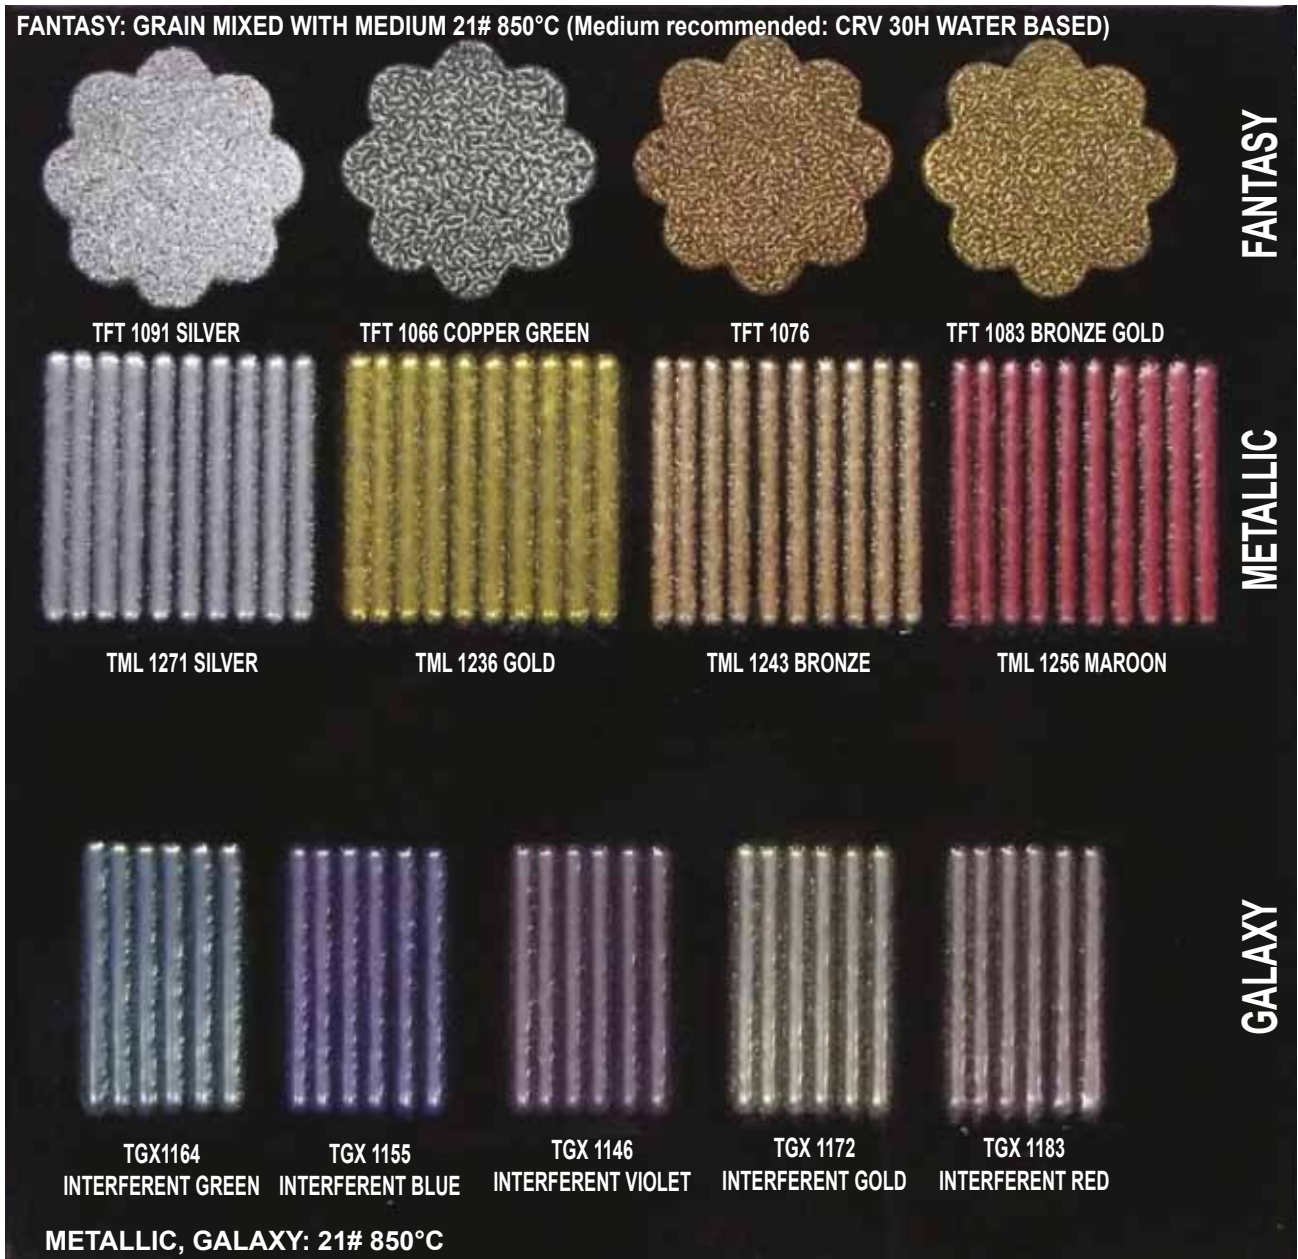

COLORITALIA®

COLORGLAZE® FANTASY*, METALLIC; GALAXY

GRAIN 21#, 850°

* ONLY FOR **FANTASY**: 50% GRAIN+50% MEDIUM WATER BASED